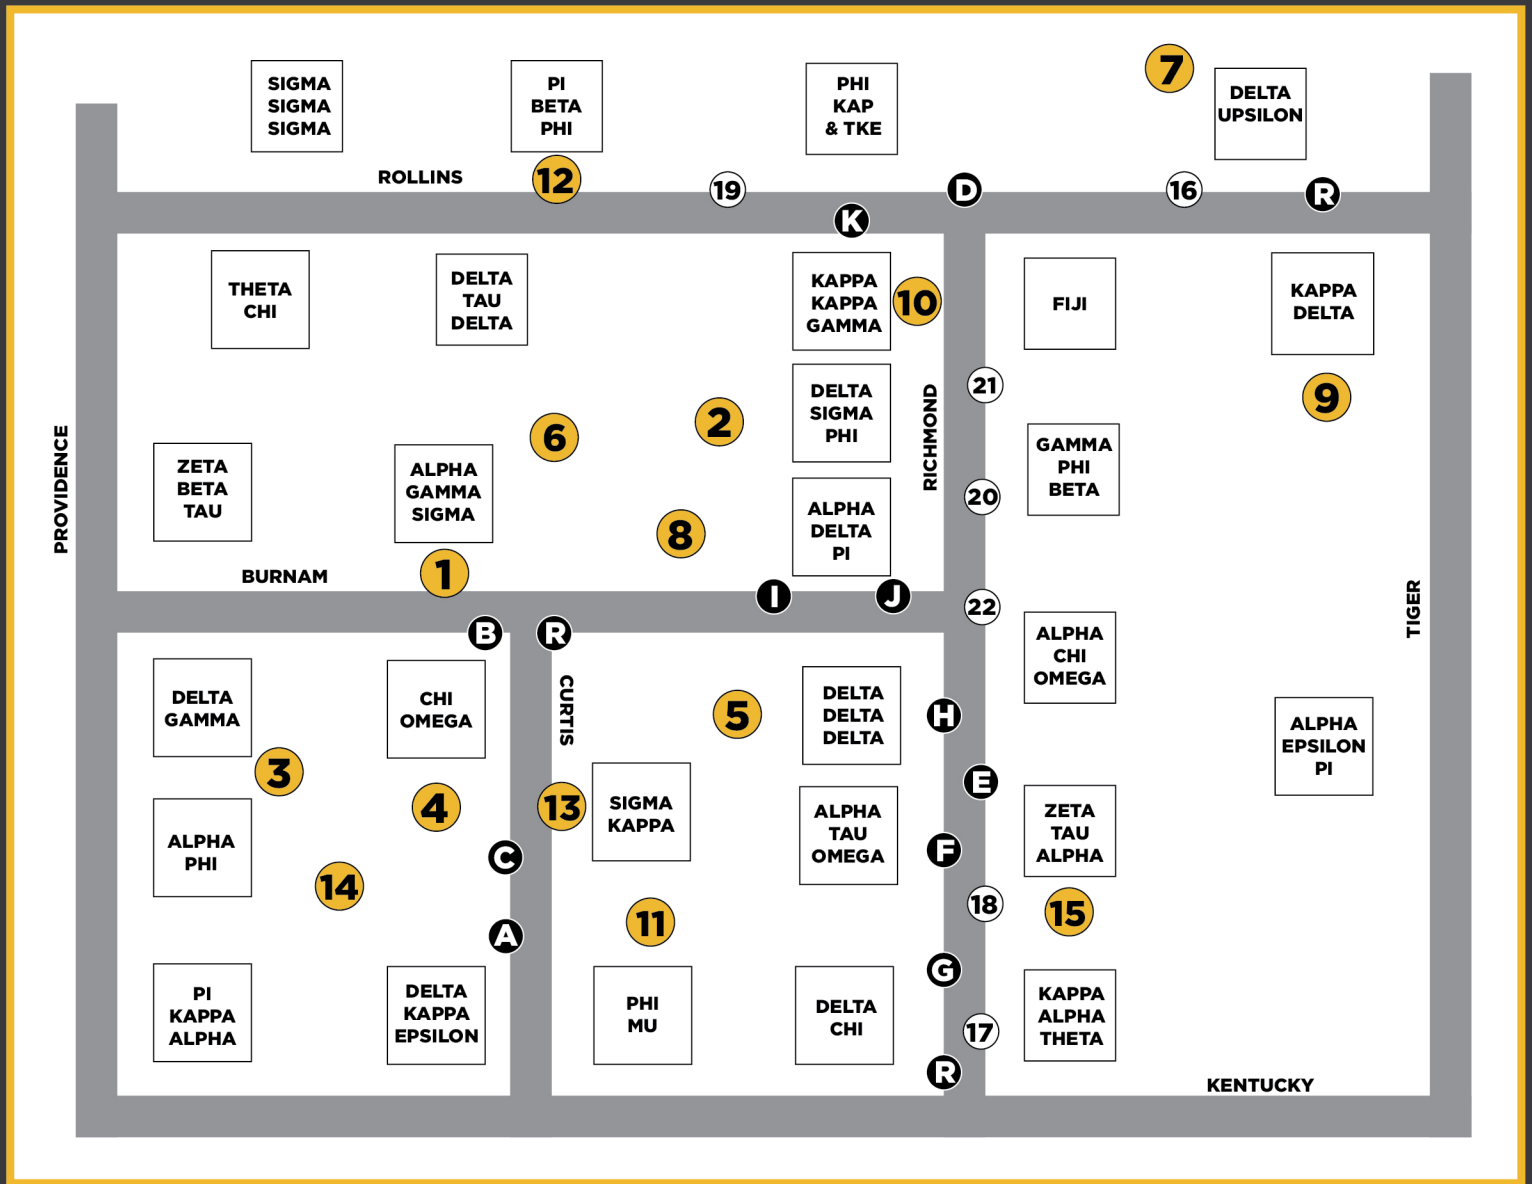

CAMPUS DECORATIONS MAP

CAMPUS DECORATIONS

- 1. Alpha Chi Omega & Alpha Gamma Sigma
- 2. Alpha Delta Pi & Alpha Gamma Rho
- 3. Alpha Phi & Fiji
- 4. Chi Omega & Delta Chi
- 5. Delta Delta Delta & Delta Tau Delta
- 6. Delta Gamma & Phi Delta Theta
- 7. Gamma Phi Beta, Delta Upsilon & Alpha Kappa Lambda
- 8. Kappa Alpha Theta & Delta Sigma Phi
- 9. Kappa Delta & Theta Chi
- 10. Kappa Kappa Gamma & Tau Kappa Epsilon
- 11. Phi Mu & Delta Kappa Epsilon

- 12. Pi Beta Phi & Lambda Chi Alpha

- 13. Sigma Kappa, Phi Kappa Psi & Beta Sigma Psi
- 14. Sigma Sigma Sigma & Pi Kappa Phi
- 15. Zeta Tau Alpha, Zeta Beta Tau & Sigma Tau Gamma

CAMPUS BOOTHS

- 16. Alumni Association Student Board booth
- 17. Alpha Phi Omega booth
- 18. Alpha Psi Omega booth
- 19. Catholic Student Association booth
- 20. MizzouThon booth
- 21. Phi Sigma Pi booth
- R. Roaring for Rainbow House

- 22. The Mizzou Store

FOOD TRUCKS

- A. 2 Odd Dawgs
- B. Big Daddy's BBQ
- C. Ozark Mountain Biscuit Co.
- D. D-Dees Kettle Korn
- E. Dippin Dots
- F. HyVee/Hychi
- G. Lilly's Cantina
- H. The Big Cheeze
- I. Twisted Dogs
- J. Twisted Tacos
- K. Vida Coffee Company