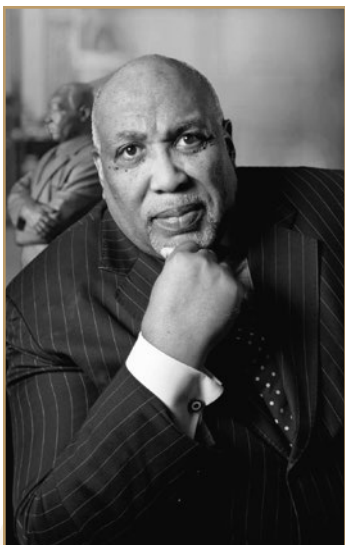

MANAGING PARTNER, TRC CONSULTING GROUP

An award-winning communications executive, Christian launched TRC Consulting Group in 1992, an Orlando-based firm that handles branding, advertising, public relations and digital media. In his career, he has worked with brands such as GM, Boeing, the NBA, GE, the State of Missouri, the country of Mexico, Toyota and Pepsi. In 1986 he became the first person of color elected president of the Orlando Advertising Federation in its 87-year history. He is also one of only three people of color appointed by Governors Jeb Bush and Charlie Crist to serve on the Florida Tourism Commission. As chief marketing strategist, Christian developed and managed all communications and branding efforts to raise $120 million to build the Martin Luther King, Jr. Memorial on the National Mall in Washington, D.C. He also managed and created the branding and marketing efforts for the Medgar W. Evers Memorial dedication, which garnered more than $550,000 in fundraising efforts.

- Inducted into Christian Brothers College High School Hall of Fame in St. Louis in 2012
- Received two bronze TELLY Awards for creative excellence in the advertising industry in 2010-2011
- Named to the “Top 25 Most Extraordinary Minds in Sales & Marketing” by the Hospitality Sales & Marketing Association International in 2010
- Received the Distinguished Alumni Award from MU’s College of Arts & Science in 2004

He lives in Orlando, Fla.

“With this faith, we will be able to hew out of the mountain of despair a stone of hope. With this faith, we will be able to transform the jangling discords of our nation into a beautiful symphony of brotherhood. With this faith, we will be able to work together, to pray together, to struggle together, to go to jail together, to stand up for freedom together, knowing that we will be free one day.”—Dr. Martin Luther King, Jr.